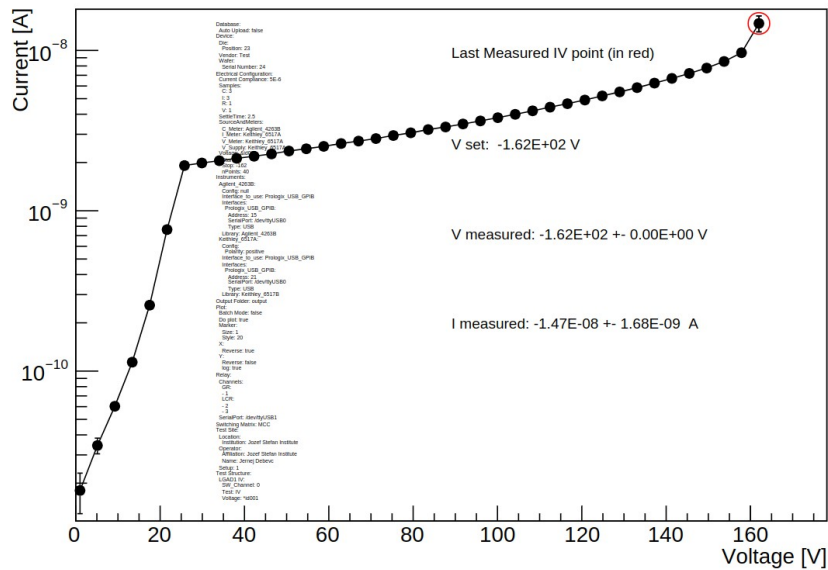

LGAD1 IV IV

LGAD1 CV CV

LGAD IV

LGAD CV

CERN – Theo:

GR connected

GR disconnected